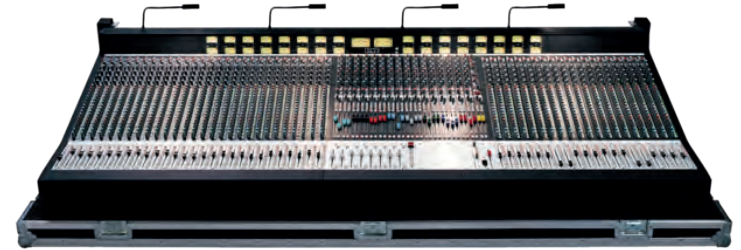

## ANALOG CONSOLES

### Soundcraft

Soundcraft Series FIVE - 56

Soundcraft Series FIVE - 48-32, monitor desk

Soundcraft SM20 - 48-20, monitor desk

Soundcraft SF EPM6

Soundcraft Series FIVE - 56