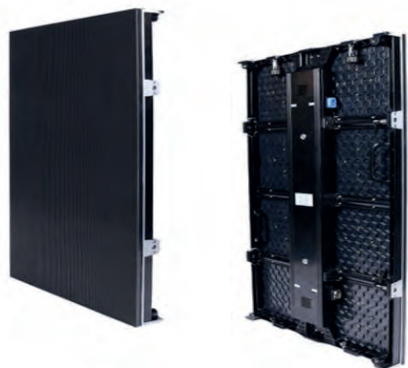

VIDEO

LED SCREENS

Outdoor

LED screens cabinet P6,6mm /w-0,64m,h-0,64m,d-0,123m/

Indoor

LED screens cabinet P2,8mm /w-0,5m,h-0,5m,d-0,07m /

LED screens cabinet P3,9mm /w-0,5m,h-0,5m,d-0,06m /

LED screens cabinet P5mm /w-0,45m,h-0,45m,d-0,07m /

Floor

LED screens cabinet P4,8mm /w-0,5m,h-0,5m,d-0,13m/

LED P 3,9mm